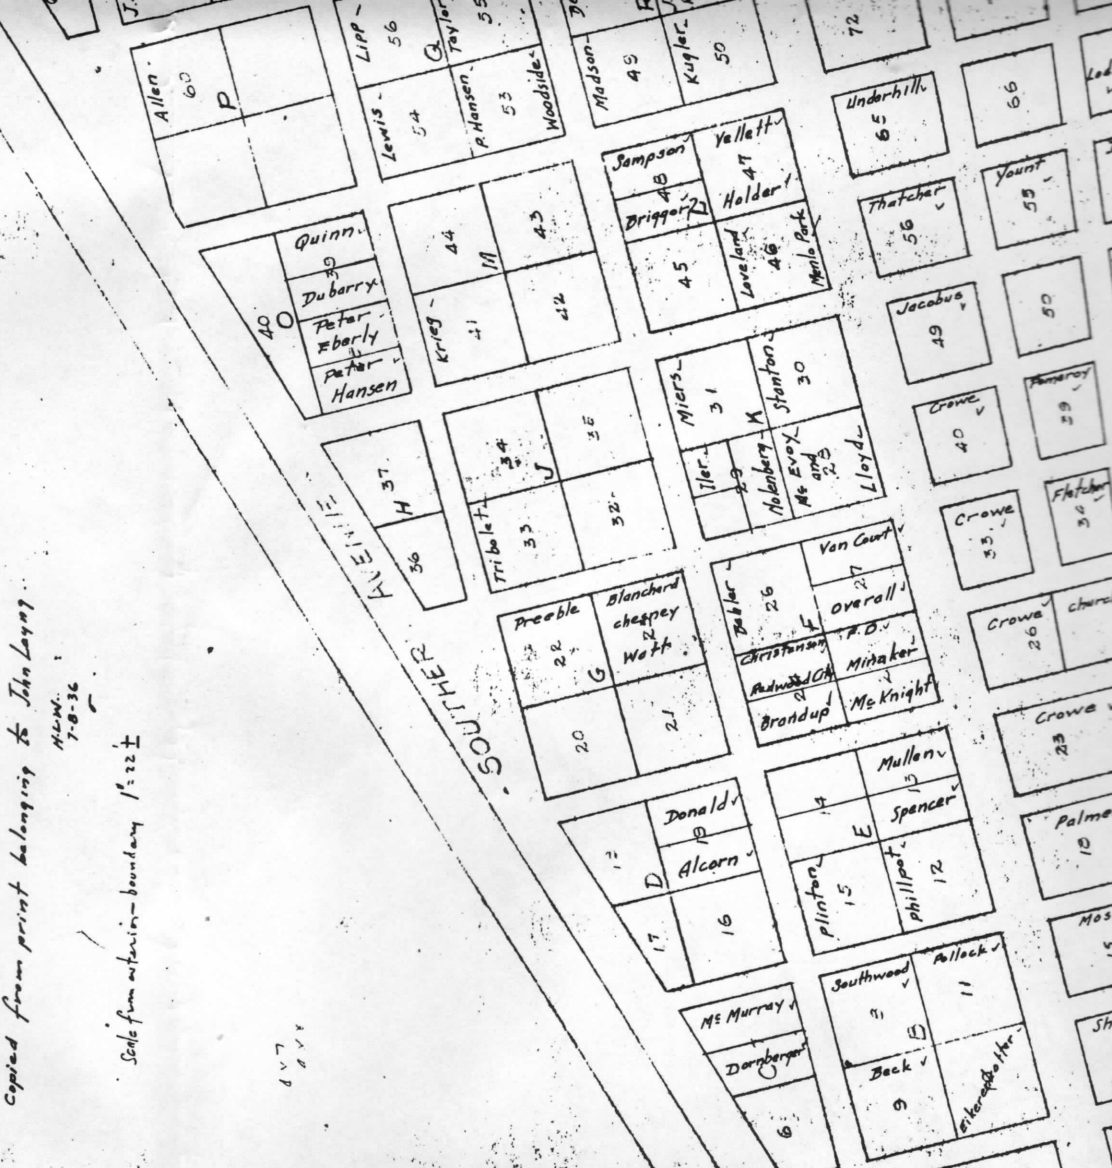

MAP OF UNION CEMETERY

REDWOOD CITY
CALIF

Note: -
The names shown hereon were
copied from print belonging to John Layton.

M.W.M.
7-8-36

Scale from exterior boundary 1" = 22' ±

67
68

E. & A. M.

SOUTHERN AVENUE