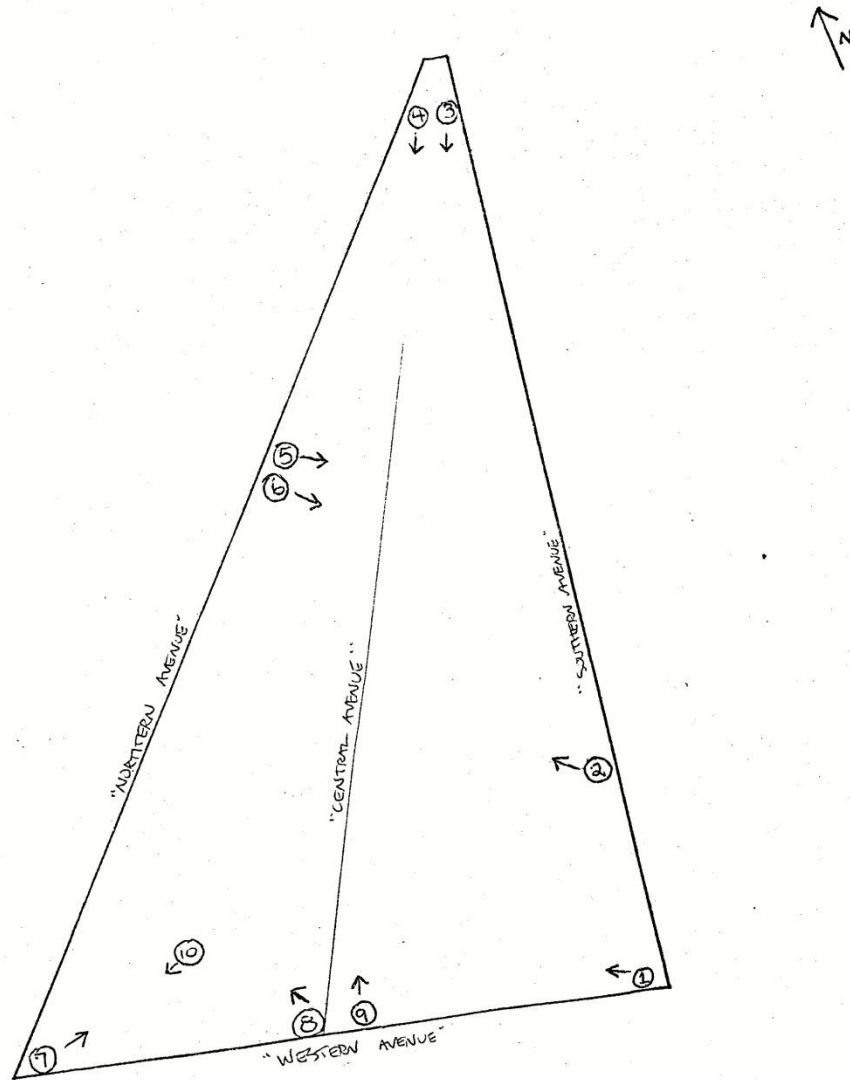

Photos taken in 2013

These photos were taken by David Burr in Feb 2013.

He tried to exactly match the locations of James Morrison's photos.

The photos are in the same order as the Morrison photos.

The map of photo locations, supplied by Morrison, is included.

UNION CEMETERY

LEGEND FOR PHOTOGRAPHS
SHOWS NUMBER OF PHOTOGRAPH
AND DIRECTION FROM WHICH IT WAS TAKEN.

MAMA A.
MACPHERS
AUG. 4, 1911

1911

UNION CEMETERY